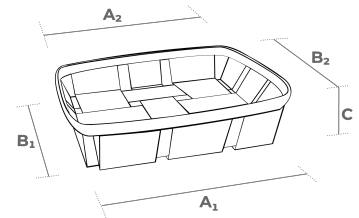

## 206 TN

TYPE OF WOOD	Natural laminated poplar		
DIMENSIONS	BASE	LENGHT (A <sub>1</sub> )	230 mm
		WIDTH (B <sub>1</sub> )	135 mm
	TOP	LENGHT (A <sub>2</sub> )	255 mm
		WIDTH (B <sub>2</sub> )	165 mm
	HEIGHT (C)	70 mm	
	THICKNESS	0.70 mm	
COLOR	Neutral, natural wood color without treatment		
STAPLES	Galvanized steel		
NUMBER OF STAPLES	12		